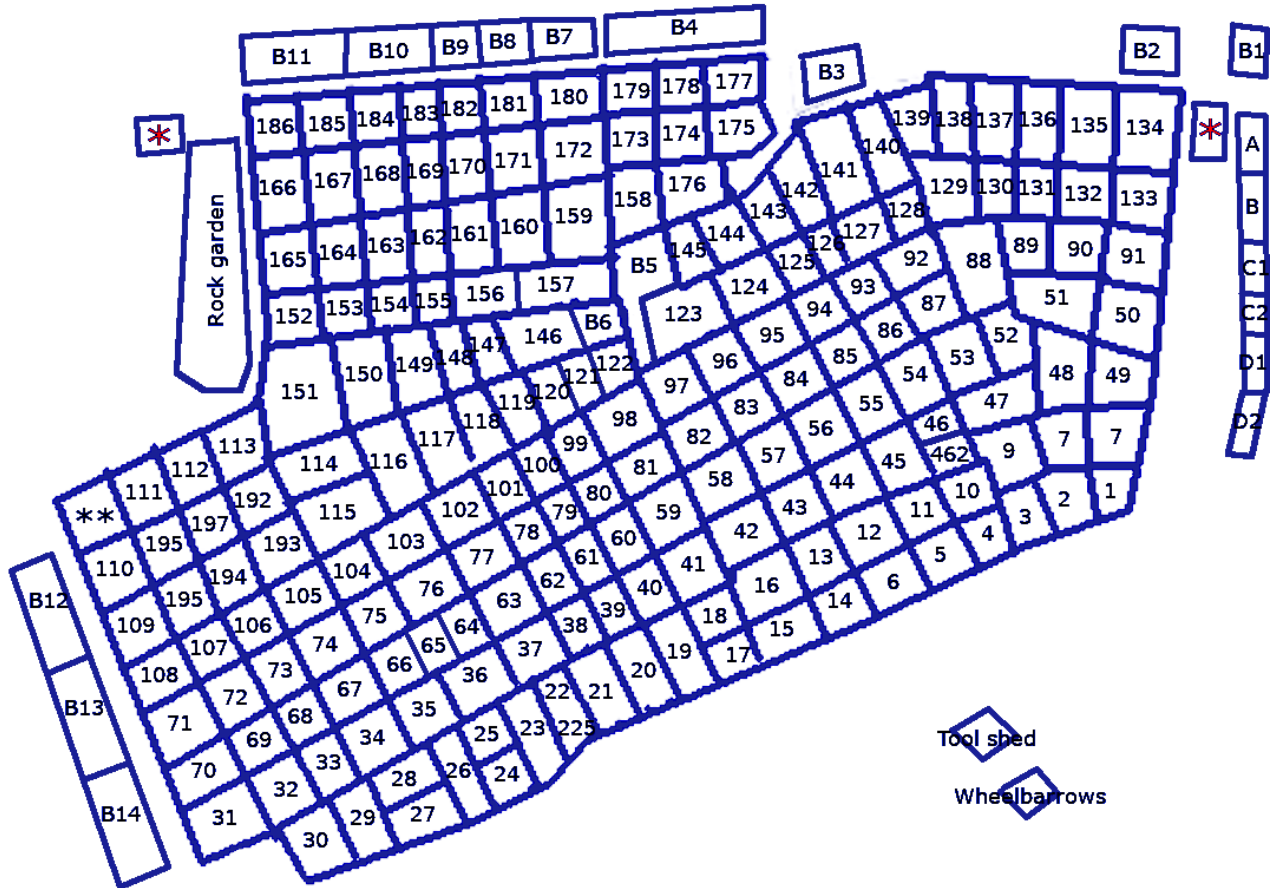

Newark Street Community Garden

This map of the garden is accurate as of April 2021. The “Beautification plots” are maintained by a group of volunteers to present a nice aesthetic on the public boundaries of the garden and along parts of the main path. Spigot locations will be added into this map upon completion of the pipe replacement project, which we hope will gain permitting approval from DC General Services in the fall of 2021.

B1-B14 Beautification plots
 ** Children's garden
 * Woodchip piles

219	218	203	202	187
220	217	204	201	188
221	216	205	200	189
222	215	206	199	190
223	214	207	198	191
224	213	208	209	210

Compost