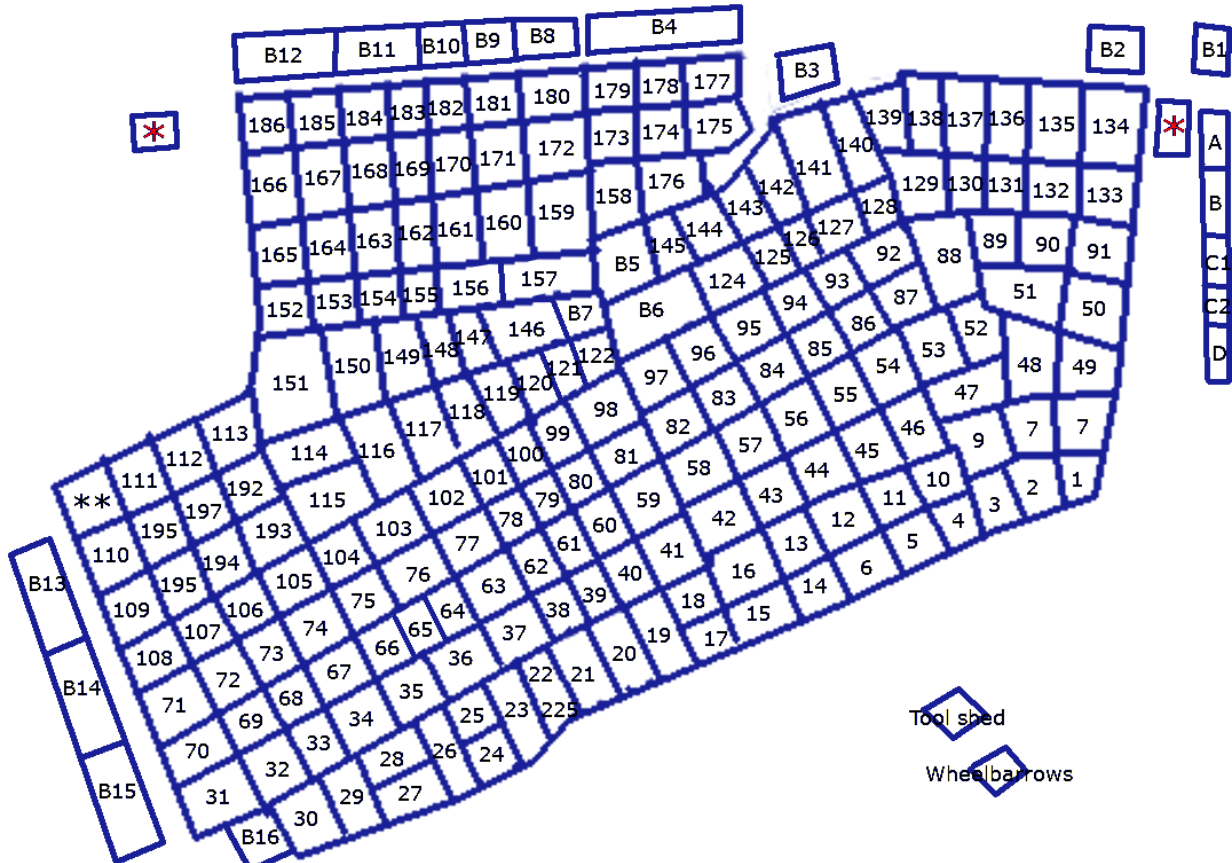

Newark Street Community Garden

This map of the garden is accurate as of August 2020. The "Beautification plots" are maintained by a group of volunteers to present a nice aesthetic on the public boundaries of the garden and along parts of the main path. Spigot locations will be added into this map upon completion of the pipe replacement project, which we hope will gain permitting approval from DC General Services in the fall of 2020.

B1-B16 Beautification plots
 ** Children's garden
 * Woodchip piles

Compost